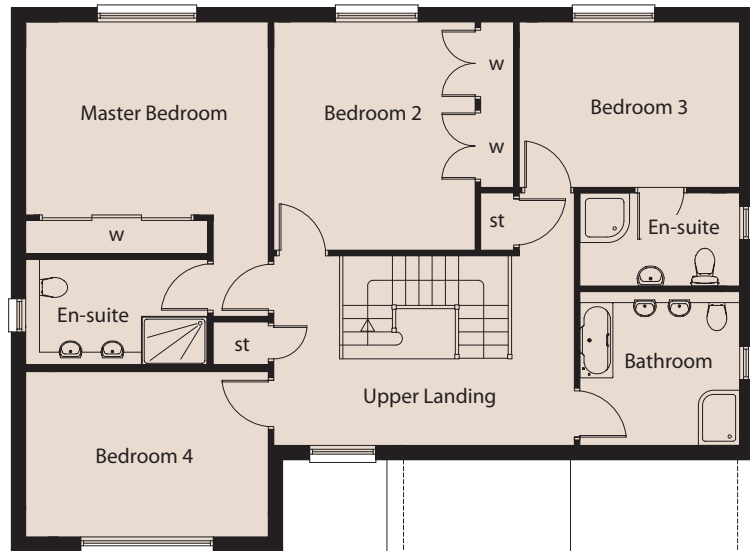

The Brunswick

4 Bedroom Detached Villa

MANOR
WOOD

Turpie
&Co

For further information please call **01506 668448**
or visit **www.turpies.com**

The Brunswick

4 Bedroom Detached Villa

**MANOR
WOOD**

First Floor	
Master Bedroom	4.40m x 3.50m
Bedroom 2	4.14m x 3.65m
Bedroom 3	4.00m x 3.00m
Bedroom 4	4.40m x 3.00m
Bathroom	2.90m x 2.79m

Ground Floor	
Lounge	5.80m x 4.40m
Family Room/Dining	8.45m x 4.14m
Kitchen	3.54m x 4.10m
Study	3.44m x 4.40m
Utility	3.80m x 1.80m
Double Garage	5.50m x 5.54m