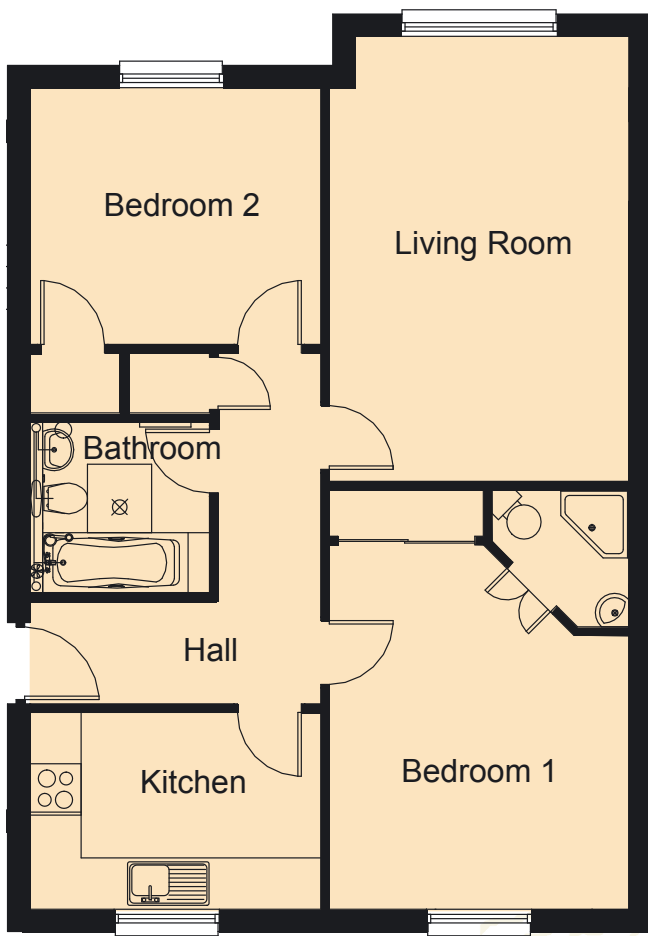

# Thornbridge Court

Two bedroom apartments

McKernan  
HOMES

Flat Type A	
Living room	3.50m x 5.20m
Kitchen	2.30m x 3.50m
Bedroom 1	4.90m x 3.50m
Bedroom 2	3.80m x 3.40m

## Flat Type A